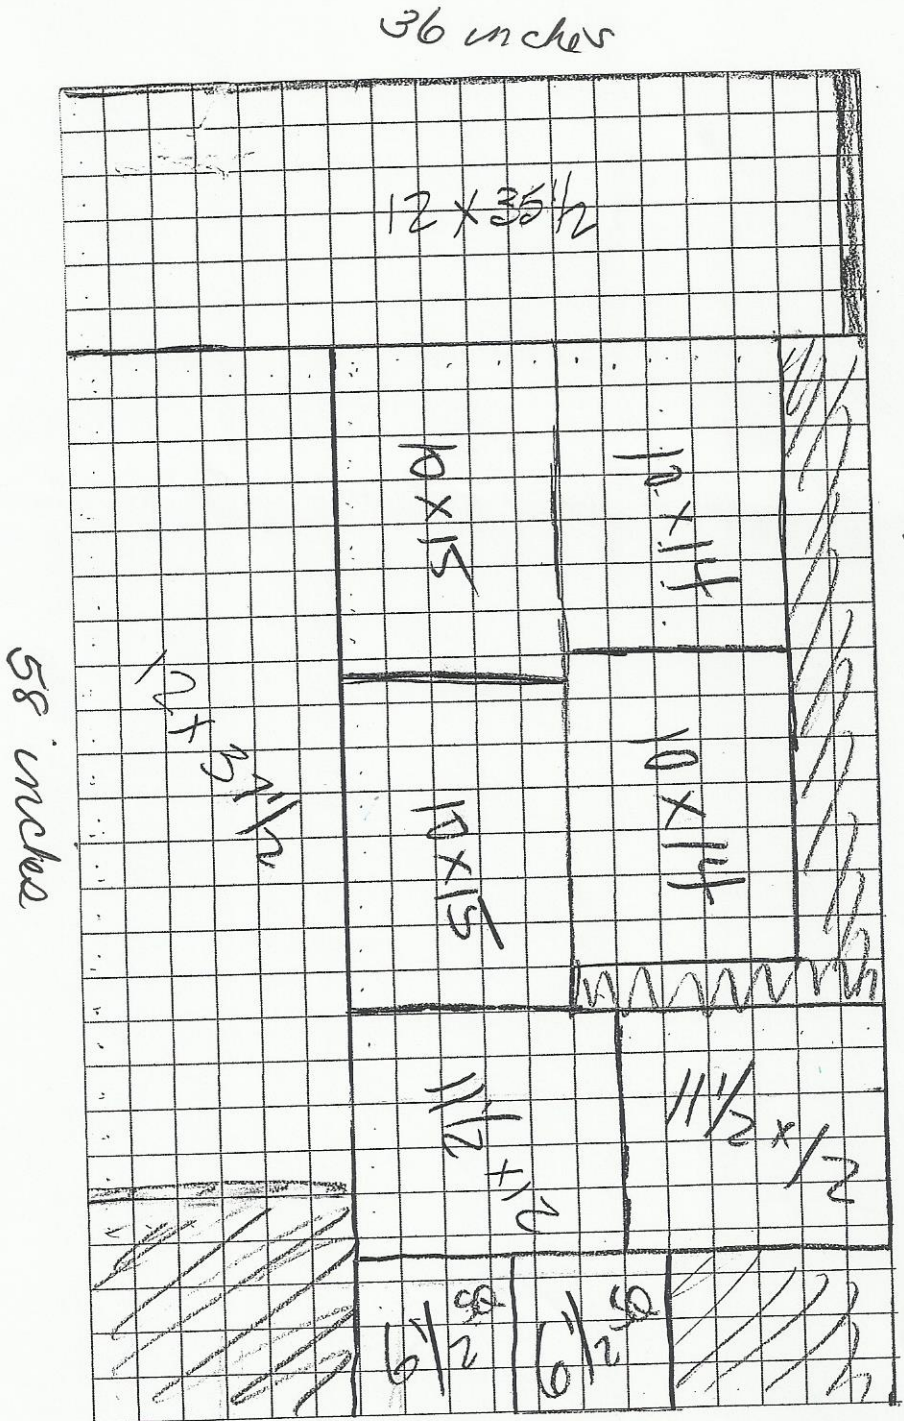

Fusable Foam - Boxy Tok - Cutting Chart
 Each square = 1 inch

Thanks to Pam Divarunek
 for sharing this chart
 with us 1-24-2018